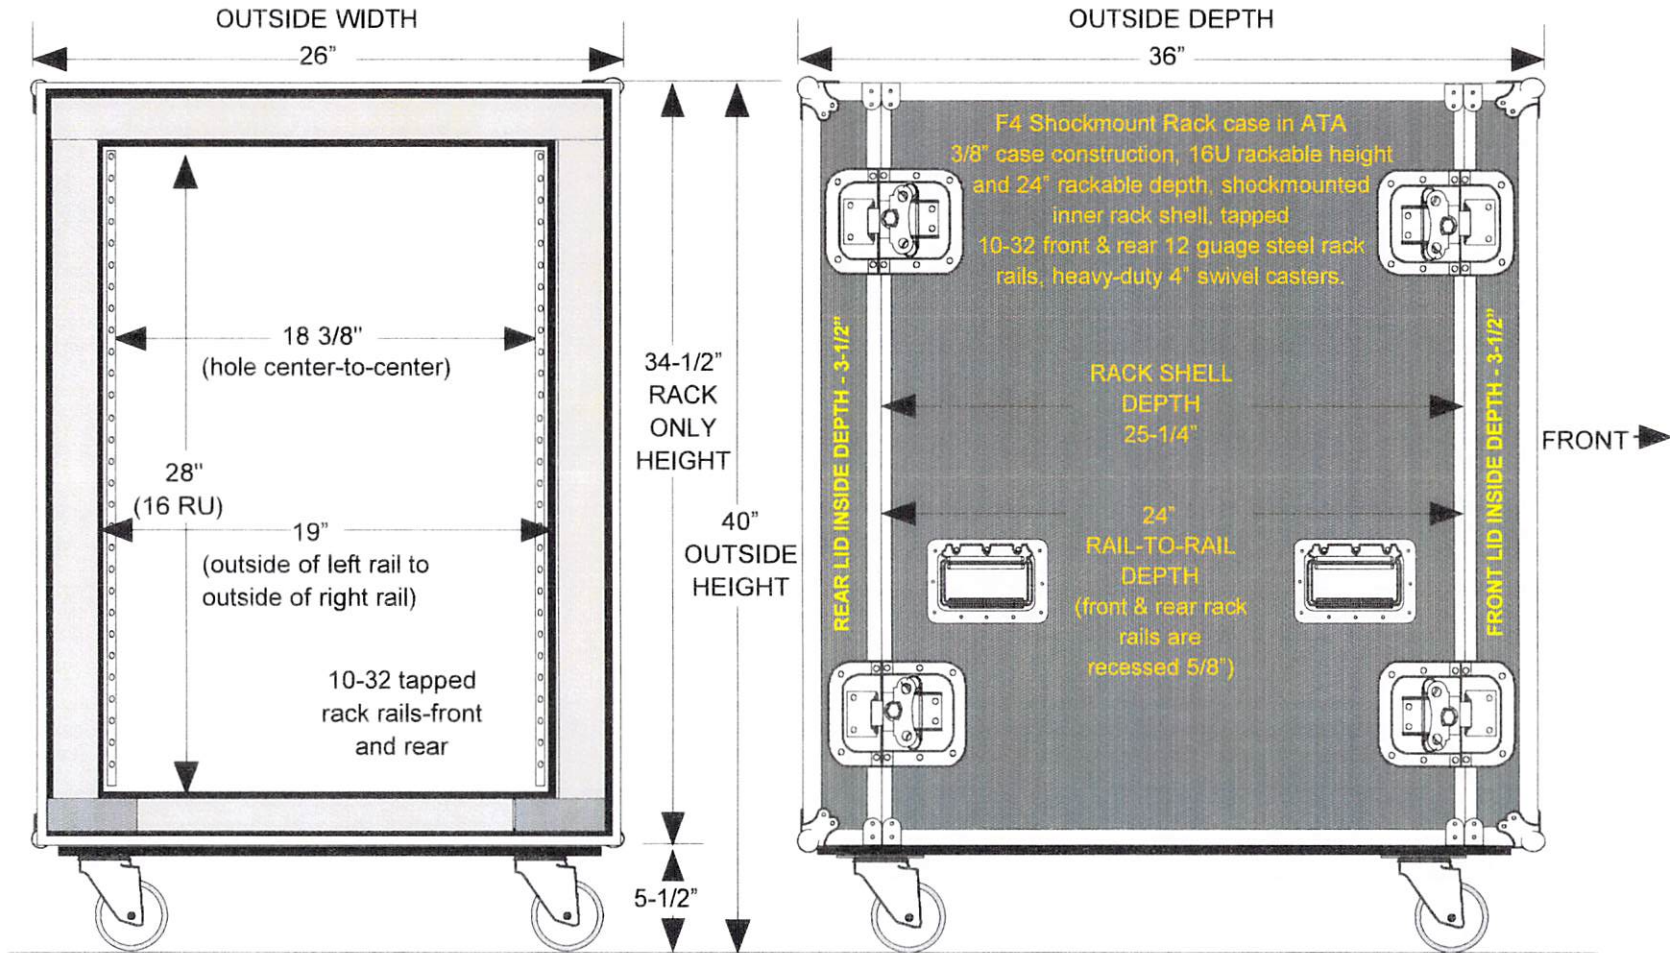

OEMRACF4X16X24

OEMRACF4X16X24

Rack is equipped with heavy-duty 4" diameter swivel casters (2 locking & 2 non-locking). Rack is equipped with front & rear installed 10-32 tapped heavy-duty rack rails (24" apart from front of front rails to front of rear rails), full 16U (28") in length-color-black